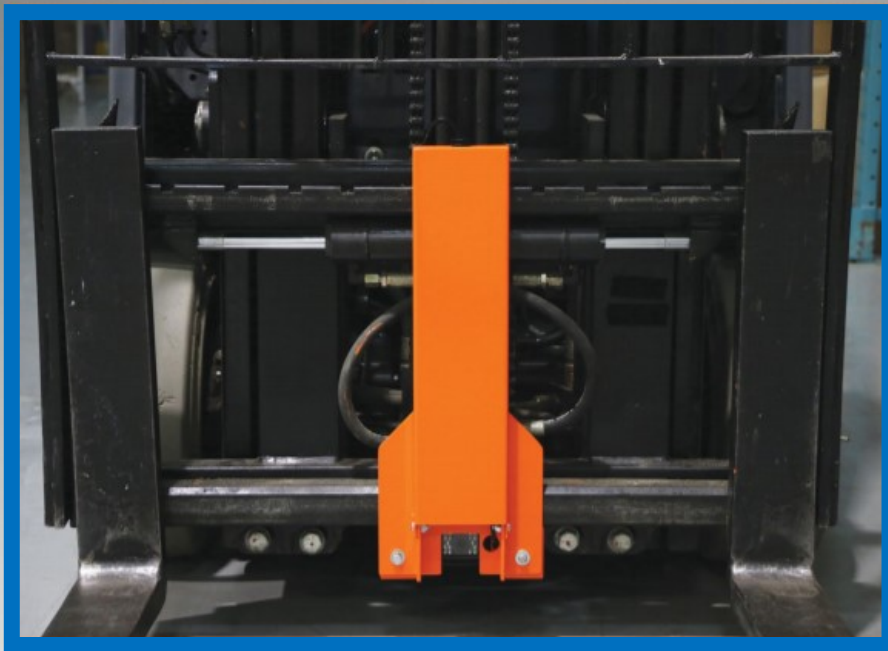

EAGLE EYE
FORKLIFT CAMERA SYSTEM

QUESTIONS PLEASE CALL FIRST QUALITY FORKLIFT TRAINING AT (800) 647-3738