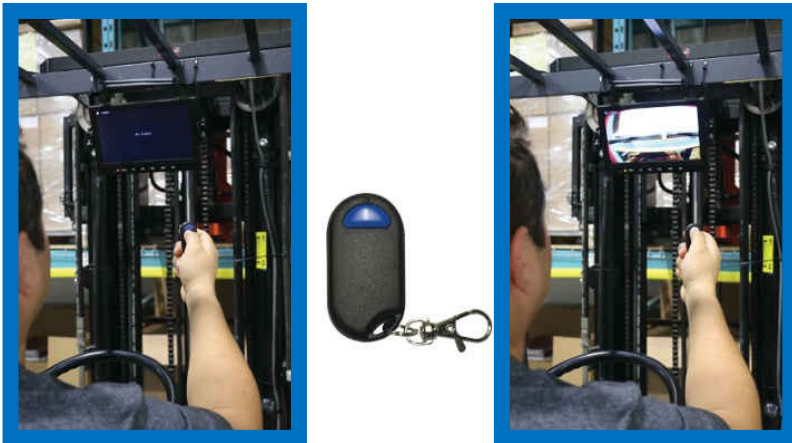

# EAGLE EYE

**FORKLIFT CAMERA SYSTEM**

**QUESTIONS PLEASE CALL FIRST QUALITY FORKLIFT TRAINING AT (800) 647-3738**

The Eagleye is the first reinforced all-in-one forklift camera system. The Eagleye is a durable, metal encased forklift camera system that is IP67 rated for dust and water protection. The Eagleye is also a fully wireless camera system, so no unnecessary cables are needed between the camera and the monitor. The Eagleye comes complete with 9" LCD monitor, 40-hour battery pack, camera, key fob switch and carriage mount bracket.

**\*\*\*Mounts on Class II carriages Only\*\*\***

The key fob function allows the operator to only use the Eagleye when needed. Monitor view automatically turns off after 5 mins of inactivity.

Each component can be quickly removed from the casing with the installed Velcro strips

## The Eagleye Features & Benefits

- Quick and easy installation
- No unnecessary external wiring, all components are hidden away inside the Eagleye
- All vital components are protected by steel casing
- Camera is IP67 rated for dust and water protection
- Monitor can be installed on any 12-48V
- Operating Temperature: -4 F to 155 F RH 90%
- Switch function turns camera off after 5 minutes of inactivity, saving the life of the battery by 3-5 times longer
- All components can be charged within the casing or removed from the Velcro for quick replacement
- Expandable - can connect up to 3 additional cameras (purchase separately)
- Capable of recording with the use of an SD card (up to 256GB ) Videos dated and time stamped, which can easily be viewed on a computer. (instructions are included with the monitor)

## The Eagleye System Includes:

- LCD 9" Monitor
- 40 hour battery pack
- Camera
- Key fob switch
- Carriage mounting bracket

**FQEAGLEYE-B** Eagleye Forklift Camera System **\$1,169.99**

**FQEEBAT-B** Rechargeable Battery Pack ..... **\$195.99**