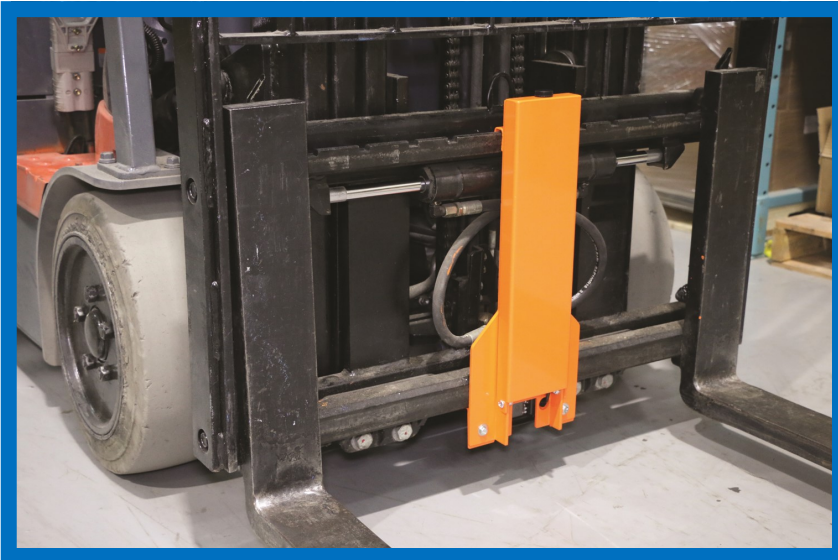

# EAGLE EYE

**FORKLIFT CAMERA SYSTEM**

**QUESTIONS PLEASE CALL FIRST QUALITY FORKLIFT TRAINING AT (800) 647-3738**

The Eagleye is the first reinforced all-in-one forklift camera system. The Eagleye is a durable, metal encased forklift camera system that is IP67 rated for dust and water protection. The Eagleye is also a fully wireless camera system, so no unnecessary cables are needed between the camera and the monitor. The Eagleye comes complete with 9" LCD monitor, 40-hour battery pack, camera, key fob switch and carriage mount bracket.

**\*\*\*Mounts on Class II carriages Only\*\*\***

The key fob function allows the operator to only use the Eagleye when needed. Monitor view automatically turns off after 5 mins of inactivity.

Each component can be quickly removed from the casing with the installed Velcro strips

## The Eagleye Features & Benefits

- Quick and easy installation
- No unnecessary external wiring, all components are hidden away inside the Eagleye
- All vital components are protected by steel casing
- Camera is IP67 rated for dust and water protection
- Monitor can be installed on any 12-48V
- Operating Temperature: -4 F to 155 F RH 90%
- Switch function turns camera off after 5 minutes of inactivity, saving the life of the battery by 3-5 times longer
- All components can be charged within the casing or removed from the Velcro for quick replacement
- Expandable - can connect up to 3 additional cameras (purchase separately)
- Capable of recording with the use of an SD card (up to 256GB ) Videos dated and time stamped, which can easily be viewed on a computer. (instructions are included with the monitor)