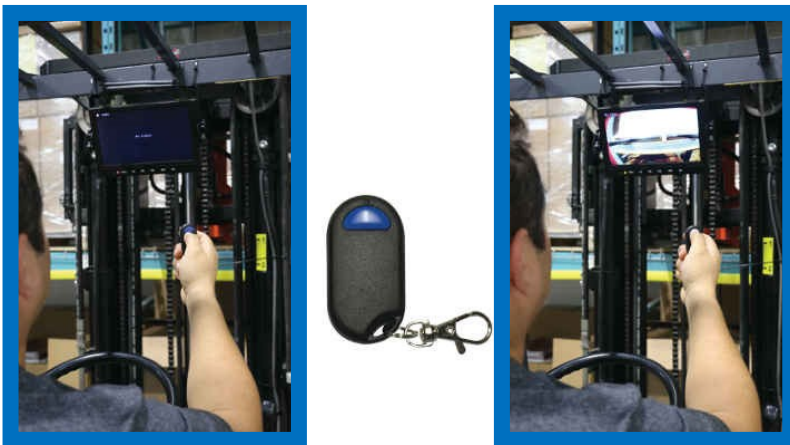

# EAGLE EYE

**FORKLIFT CAMERA SYSTEM**

**QUESTIONS PLEASE CALL FIRST QUALITY FORKLIFT TRAINING AT (800) 647-3738**

The Eagleye is the first reinforced all-in-one forklift camera system. The Eagleye is a durable, metal encased forklift camera system that is IP67 rated for dust and water protection. The Eagleye is also a fully wireless camera system, so no unnecessary cables are needed between the camera and the monitor. The Eagleye comes complete with 9" LCD monitor, 40-hour battery pack, camera, key fob switch and carriage mount bracket.

**\*\*\*Mounts on Class II carriages Only\*\*\***

The key fob function allows the operator to only use the Eagleye when needed. Monitor view automatically turns off after 5 mins of inactivity.

Each component can be quickly removed from the casing with the installed Velcro strips

## The Eagleye Features & Benefits

- Quick and easy installation
- No unnecessary external wiring, all components are hidden away inside the Eagleye
- All vital components are protected by steel casing
- Camera is IP67 rated for dust and water protection
- Monitor can be installed on any 12-48V
- Operating Temperature: -4 F to 155 F RH 90%
- Switch function turns camera off after 5 minutes of inactivity, saving the life of the battery by 3-5 times longer
- All components can be charged within the casing or removed from the Velcro for quick replacement
- Expandable - can connect up to 3 additional cameras (purchase separately)
- Capable of recording with the use of an SD card (up to 256GB ) Videos dated and time stamped, which can easily be viewed on a computer. (instructions are included with the monitor)

## The Eagleye System Includes:

- LCD 9" Monitor
- 40 hour battery pack
- Camera
- Key fob switch
- Carriage mounting bracket

**FQEAGLEYE-B** Eagleye Forklift Camera System **\$1,015.99**

**FQEEBAT-B** Rechargeable Battery Pack ..... **\$165.99**