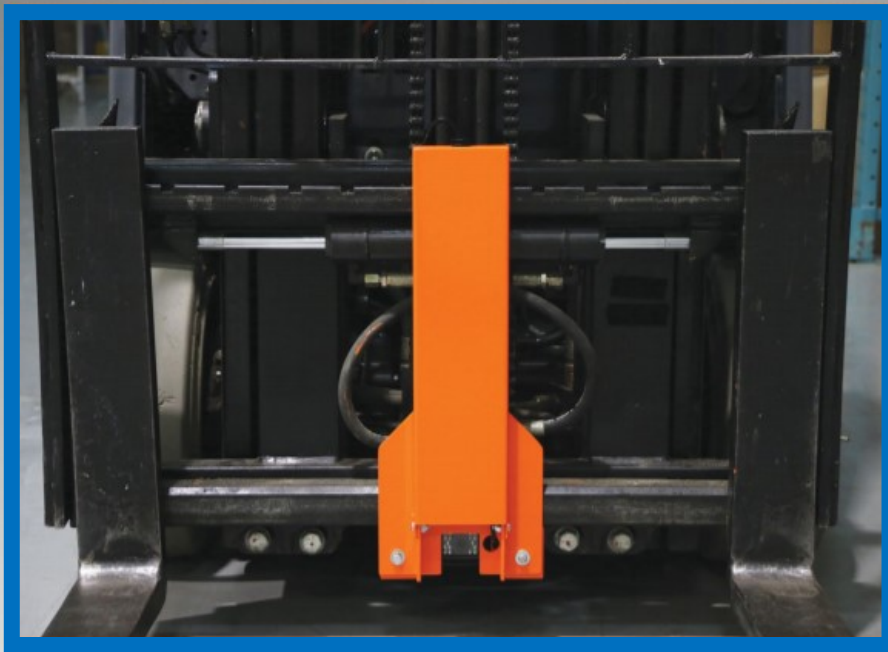

EAGLE EYE
FORKLIFT CAMERA SYSTEM

QUESTIONS PLEASE CALL FIRST QUALITY FORKLIFT TRAINING AT (800) 647-3738