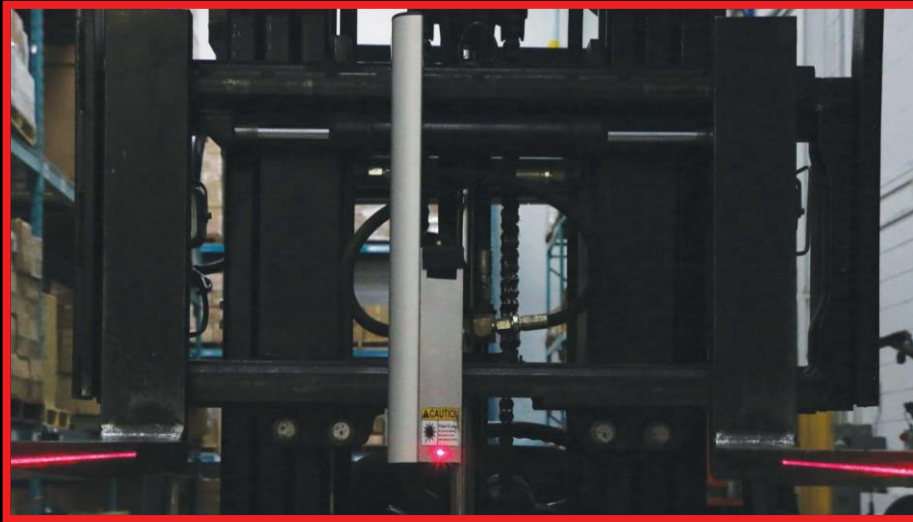

LASER-GUIDE

FORK GUIDANCE SYSTEM

QUESTIONS PLEASE CALL FIRST QUALITY FORKLIFT TRAINING At (800) 647-3738

LASER-GUIDE

FORK GUIDANCE SYSTEM

QUESTIONS PLEASE CALL FIRST QUALITY FORKLIFT TRAINING At (800) 647-3738

LASER-GUIDE

FORK GUIDANCE SYSTEM

Increase warehouse safety and productivity while reducing product damage with the Laser-Guide Fork Guidance System. The Laser-Guide is equipped with an adjustable, fan-shaped laser beam that projects out from the forks indicating the exact fork position.

Features:

- Turns on only when movement of the forks is detected to prolong charging intervals
- Includes lithium-ion battery with 110 Volt charger included
- Lasts approximately 1 – 3 months on a single charge
- Easily mounts to the carriage between the forks using an adjustable slider
- Available for Class 2 and Class 3 lift truck carriages
- Installs in minutes