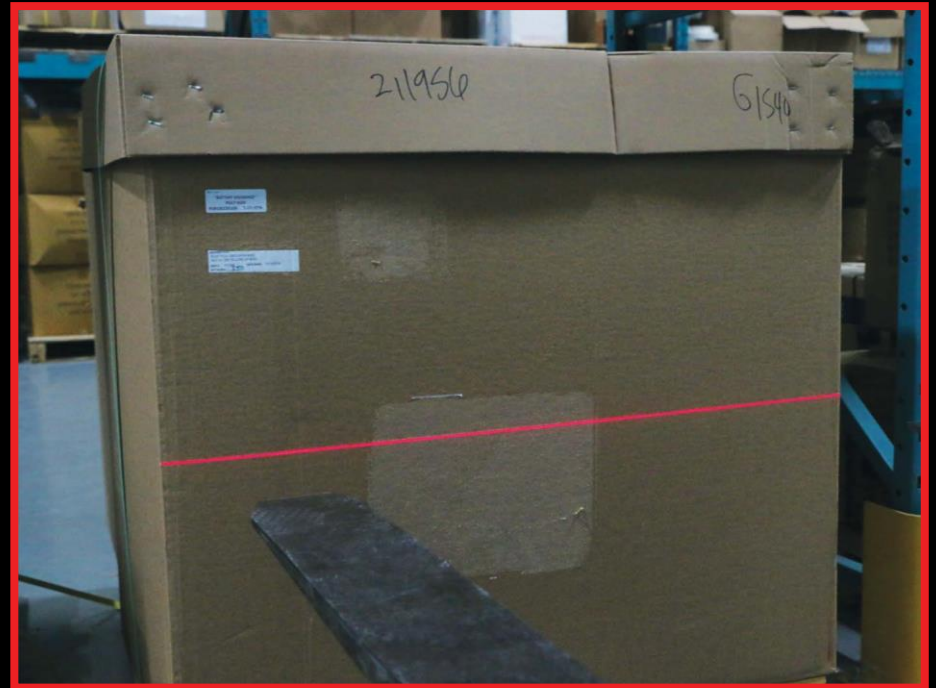

QUESTIONS PLEASE CALL FIRST QUALITY FORKLIFT TRAINING At (800) 647-3738