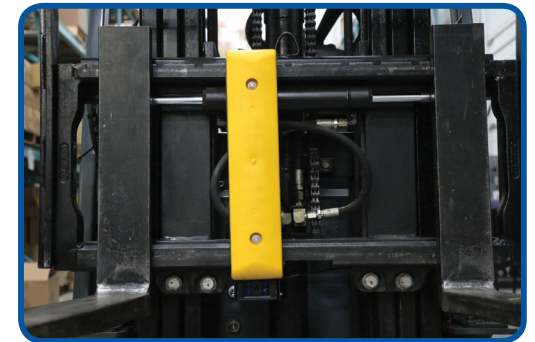

\$135.00

PREVIOUS PAGE NEXT PAGE

Camera Cable Reel
(#SVCABLEREEL-B)

\$495.00

Installs In Mins!

*Only available for Class 2 Carriages
Camera Bracket & Bumper
(#SVBRACKET-B)

\$120.00

SAFE-VIEW Wireless Camera System